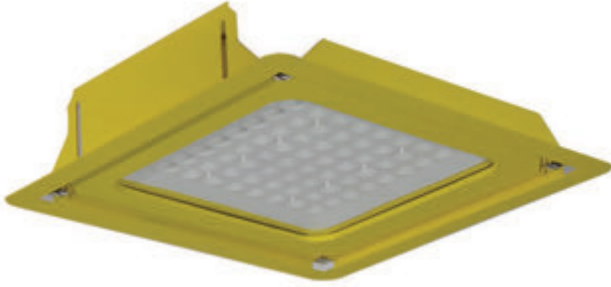

Piroliz – Ex-Proof IP66 LED Kanopi Armatür